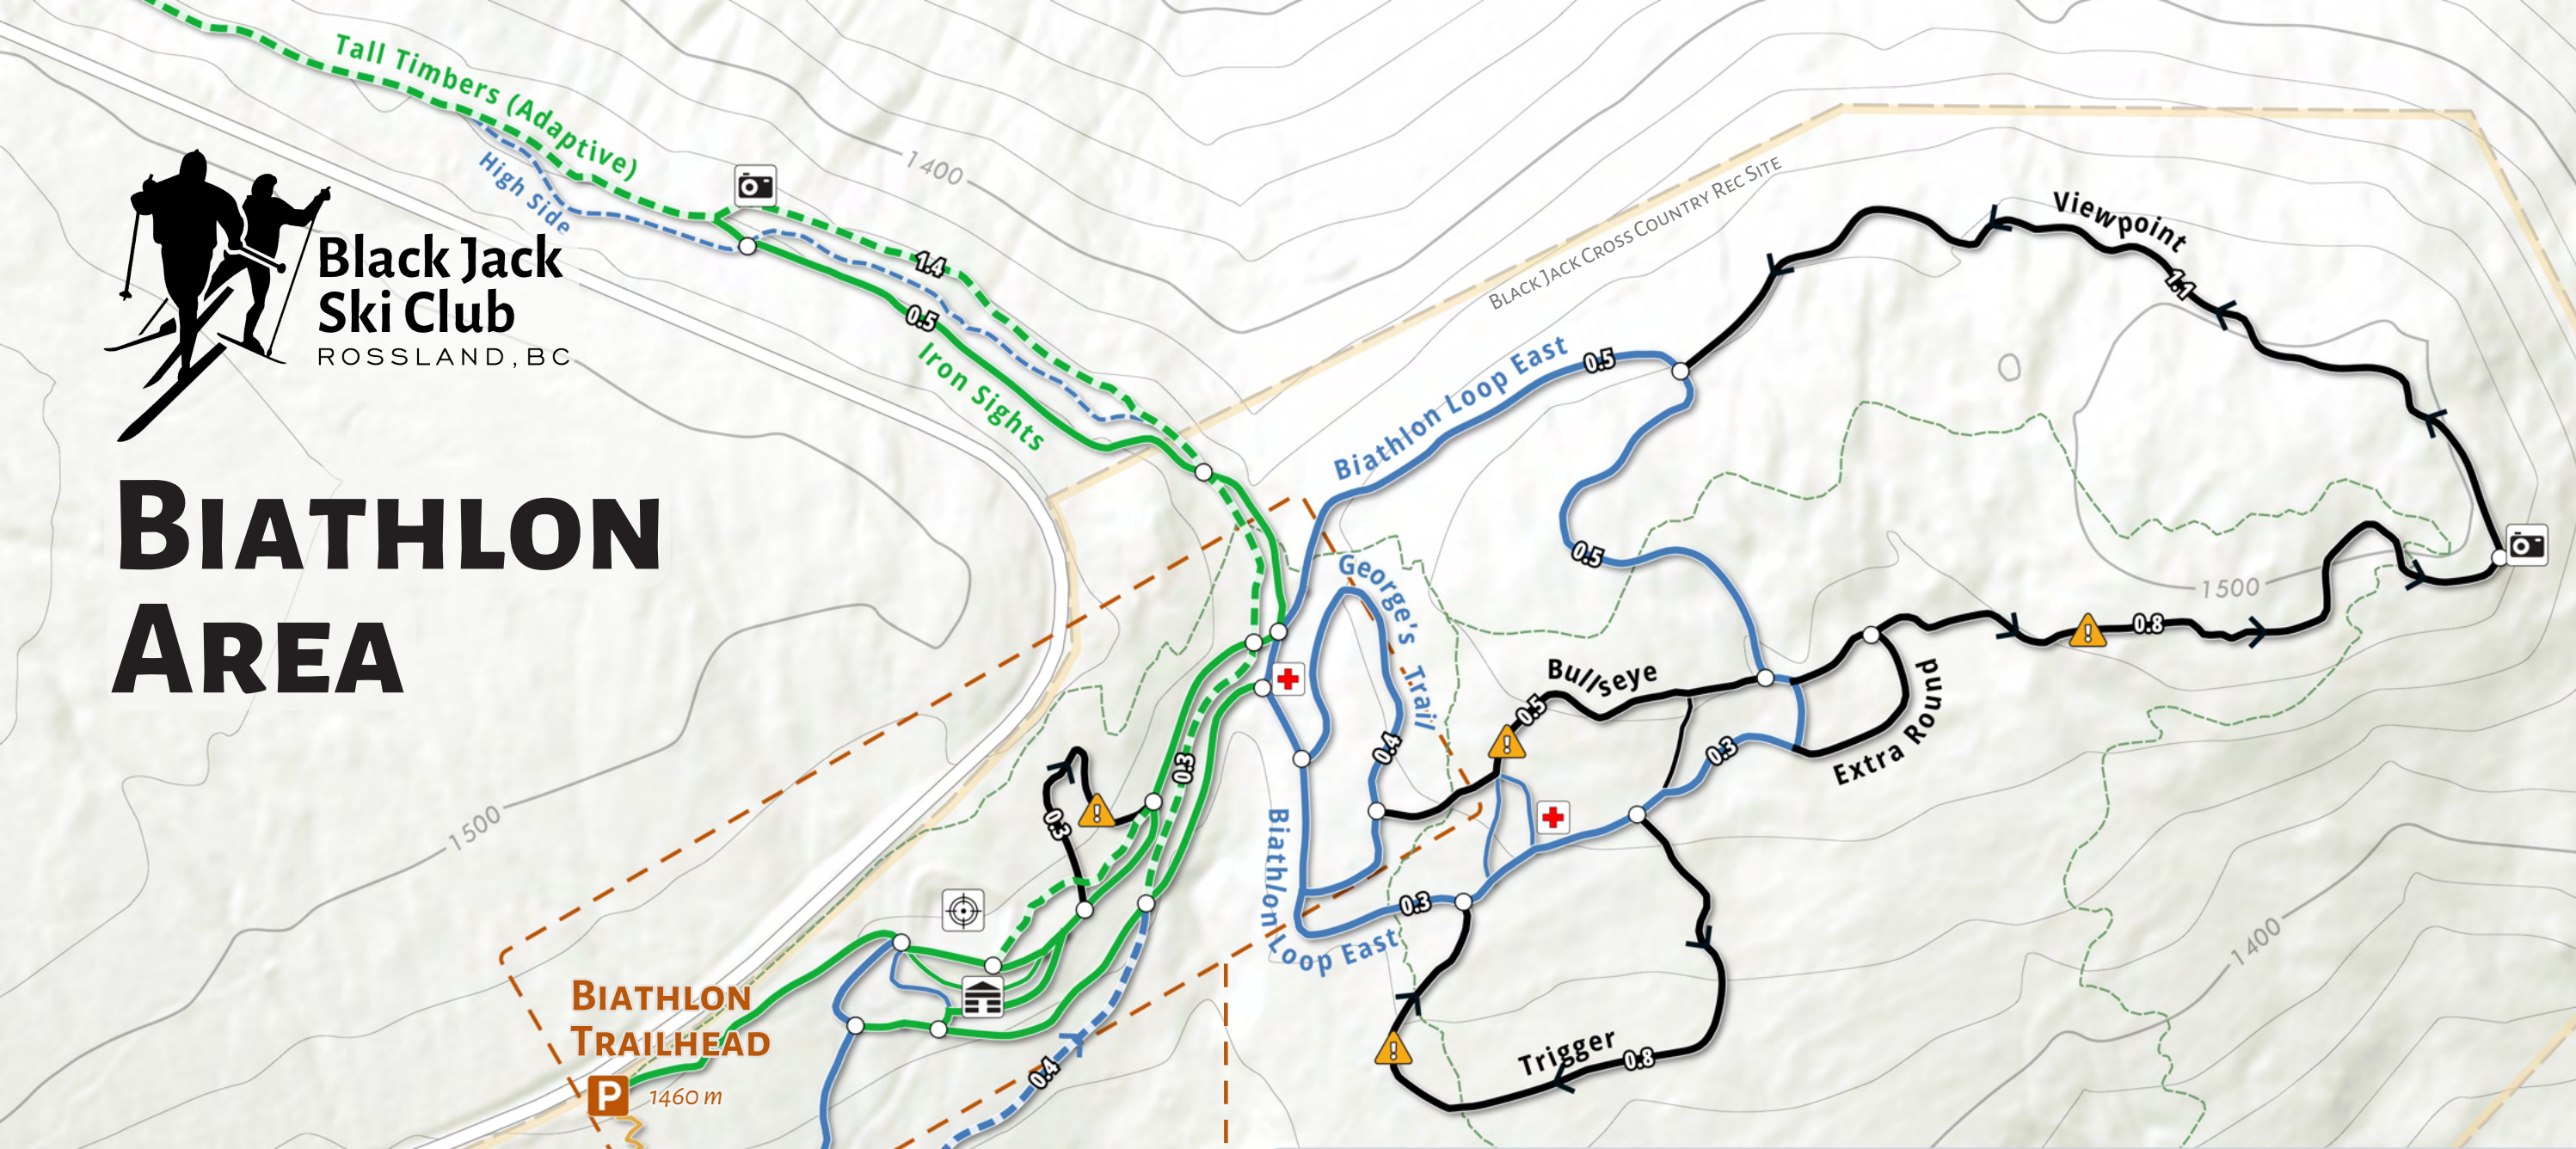

**Black Jack
Ski Club**
ROSSLAND, BC

BIATHLON AREA

- You are here
- Easier trail
- Intermediate trail
- Advanced trail
- Multi-use trail
- - - Classic only
- - - Summer trail
- One way
- Junction
- Road
- ▲ Steep hill
- + Blanket pack
- P Trailhead
- Cabin
- Outhouse
- Viewpoint
- Contour lines (20 m interval)

DOWNLOAD THE MAP

TRAILFORKS

Cartography by Russell Vinegar, www.rvinegar.com
Updated Sept 2022 | NAD83 / UTM 11N
© OpenStreetMap contributors | Contains information licensed under the Open Government Licence - Canada.